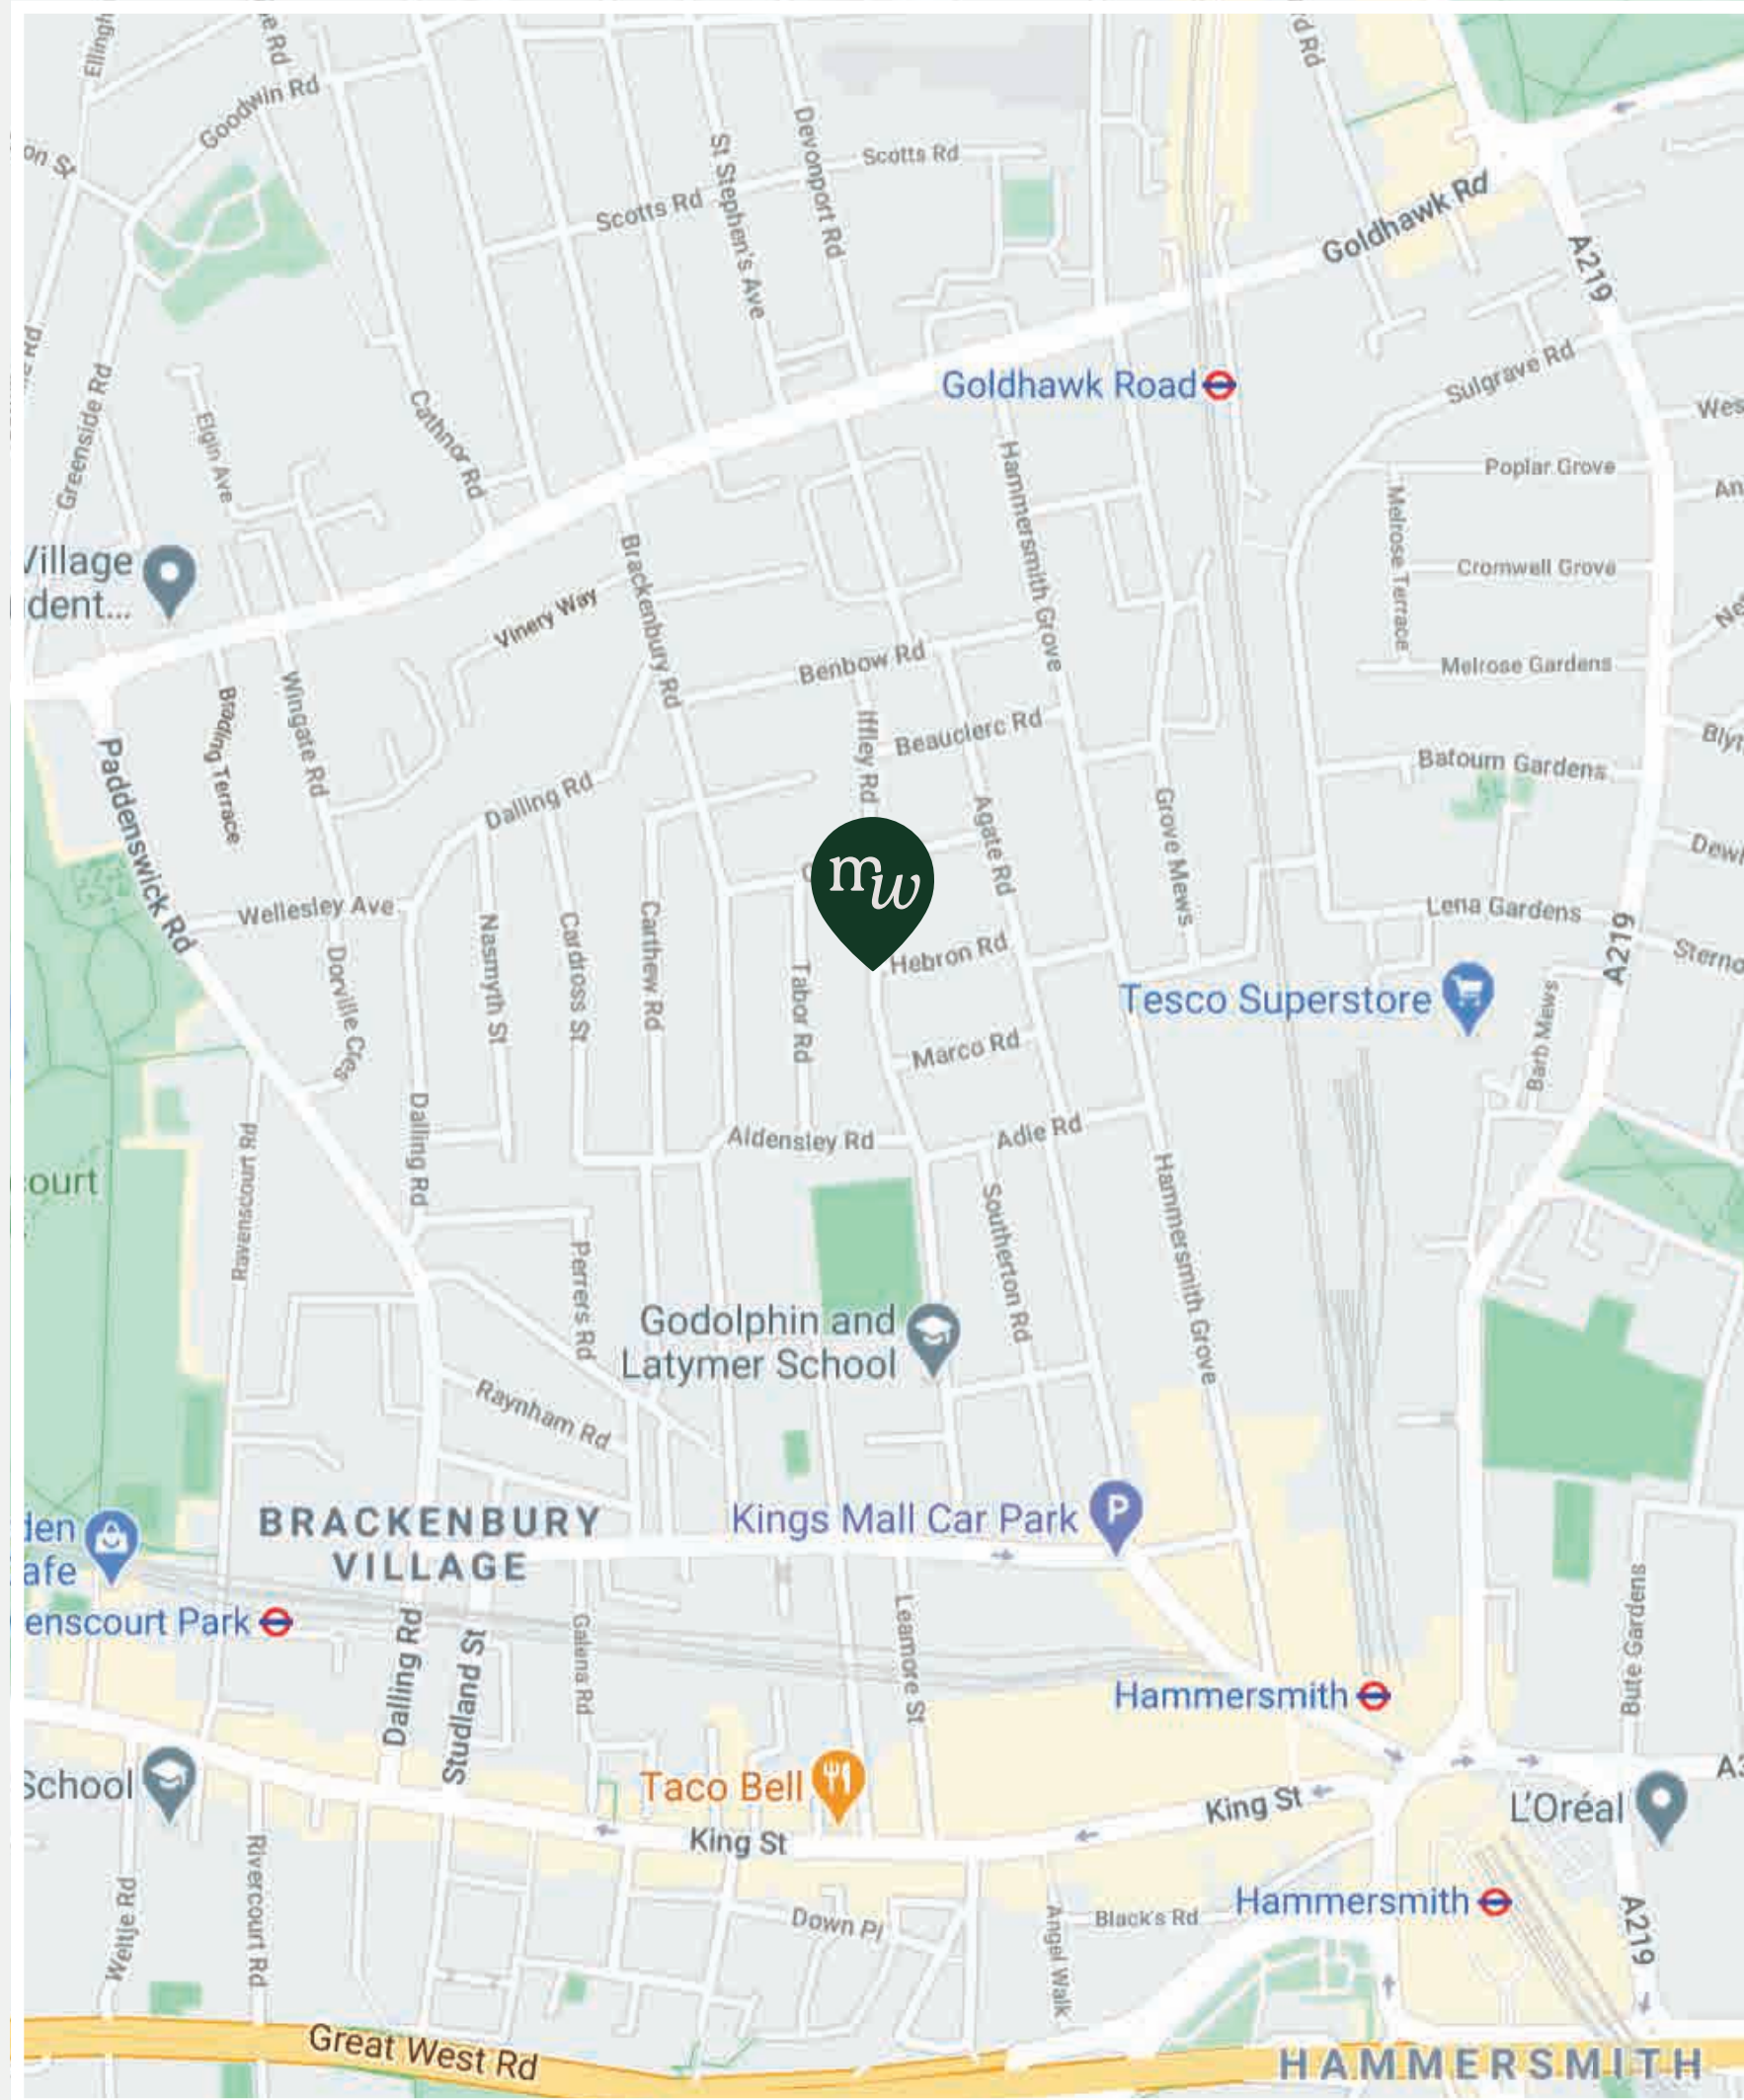

Locally centred, globally connected

Working at Missionworks means being at the core of a small, tight-knit, innovative community, surrounded by like-minded individuals working across a diverse array of industries and small businesses.

Nestled in the heart of Brackenhury Village and a stone's throw from vibrant Hammersmith, Missionworks is easily accessible by public transport and has lockable bike storage on hand.

Escape the inner-city bustle and reconnect with locality. At Missionworks, you'll find yourself right in the heart of a lively village community, where you're only ever one conversation away from discovering your new favourite coffee shop, bar or boutique designer.

Transport to Central London

- 🚇 Tubes: 10 minute walk to Hammersmith Station, Piccadilly line or Hammersmith and Circle Line (20 mins)
- 🚕 Taxi/Uber: 25 minutes
- 🚲 Pedalling: 25 minutes, or even zippier if you've got electric power

Transport to Heathrow

- 🚇 Tubes: 10 minute walk to Hammersmith Station, Piccadilly line (30 mins)
- 🚕 Taxi/Uber: 25 minutes